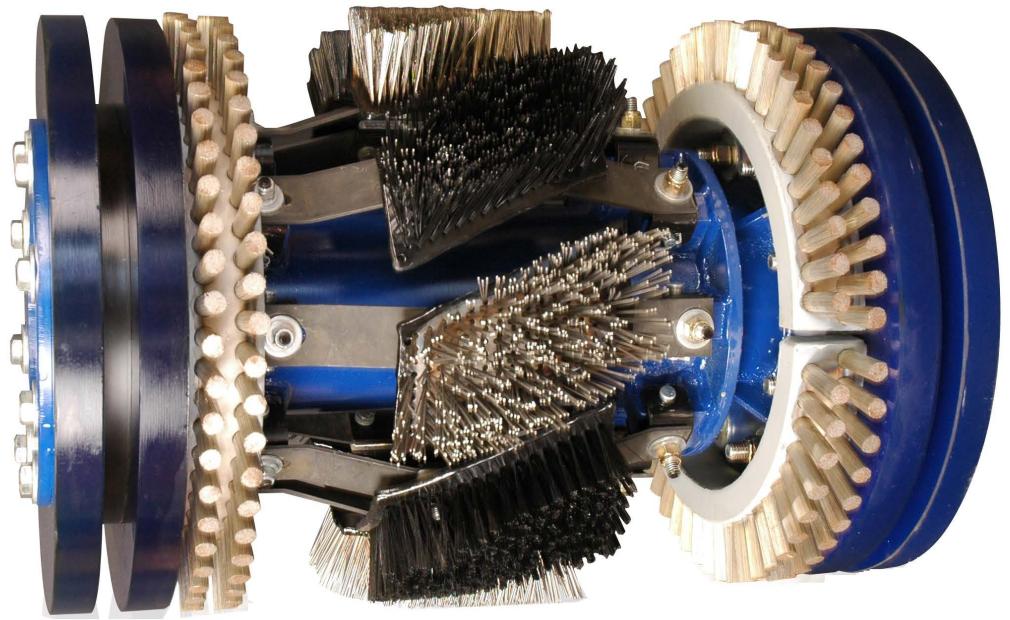

The PIT CLEANING PIG™ is one of the most aggressive mandrel body cleaning pigs on the market. It is equipped with four seal discs, heavy wire pencil brushes and HZ assembly brushes for superior pit cleaning. The pencil brushes help to scrape away at black powder, wax, mill scale and rust from inside the pipe and can get into the smallest of pits. This pig will ensure there is maximum cleaning coverage inside the pipe

APPLICATIONS

- Extreme Pit Cleaning
- Black powder removal
- Aggressive to clean mill scale, wax and rust

FEATURES AND BENEFITS

- Size Range: 6" - 48"
- Configured of 4 discs, pencil brushes & HZ brushes
- Transmitter housing is available