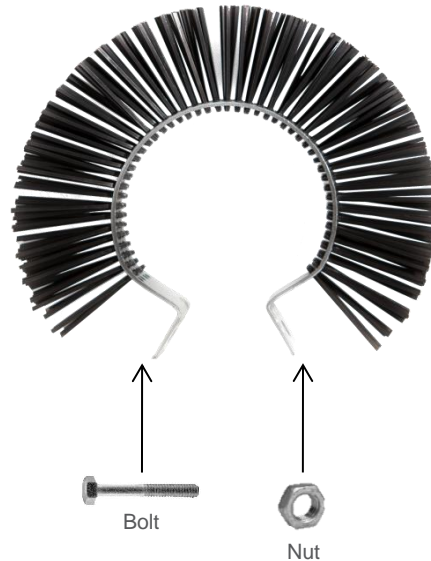

(281) 401 8142

Keeping the industry flowing

WRAP BRUSH

The Wrap Brush can easily be added to any urethane or steel mandrel bodied pig. The frame gets clamped together and bolted for a secure hold. When used on a pipeline pig this brush gives complete coverage of the pipe's wall. Options for the wires include carbon steel, stainless steel, prostran and pencil brush.

SIZE	O.D.	PART NO.	O.D.	PART NO.
	Uni-Cup Pig		Uni-Flex Pig	
4"	4.5	60113004	4.25	60111004
6"	6.5	60113006	6.5	60111006
8"	8.375	60113008	8.375	60111008
10"	10.125	60113010	10.4375	60111010
12"	12.25	60113012	12.375	60111012
14"	14.25	60113014	14	60111014
16"	15.875	60113016	16.25	60111016
	Uni-Plus Pig		Uni-Flex2C Pig	
4"	4.5	60114004	4.25	60112004
6"	6.5	60114006	6.5	60112006
8"	8.375	60114008	8.375	60112008
10"	10.125	60114010	10.4375	60112010
12"	12.25	60114012	12.375	60112012
14"	14.25	60114014	14	60112014
16"	15.875	60114016	16.25	60112016

PIG PARTS

Options:

- Wire available in carbon steel, stainless steel, prostran and pencil brush